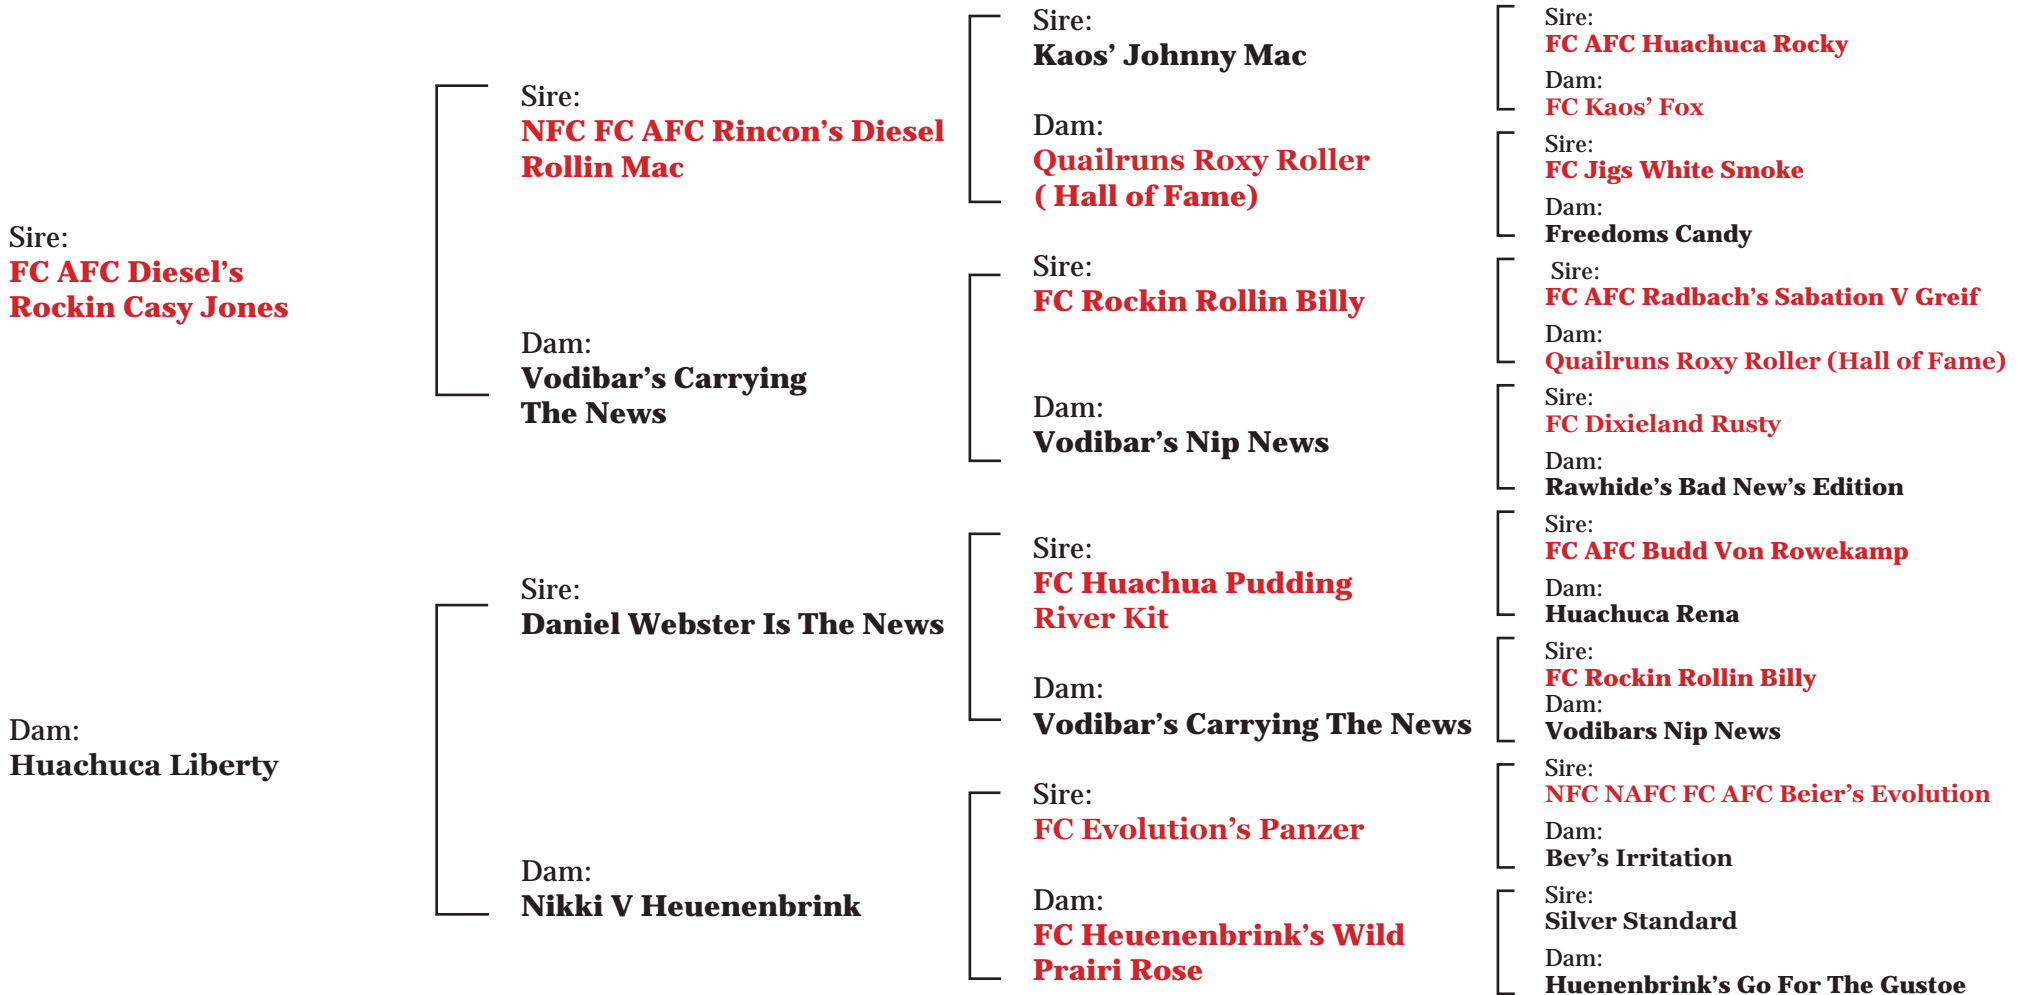

Pedigree for: Huachua's Diesel Down
Breed - German Shorthaired Pointer
 D.O.B. 11/16/2008 • Sex: Male • Color: White & Liver

Tim Curry
 tim@oregonsportingdog.com

Kennel (541) 420-9393
 www.oregonsportingdog.com